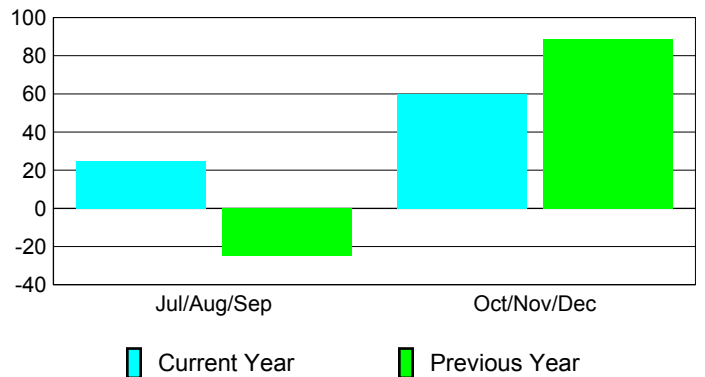

Comparison of Membership Gain/Loss

Current Year Compared to the Previous Year