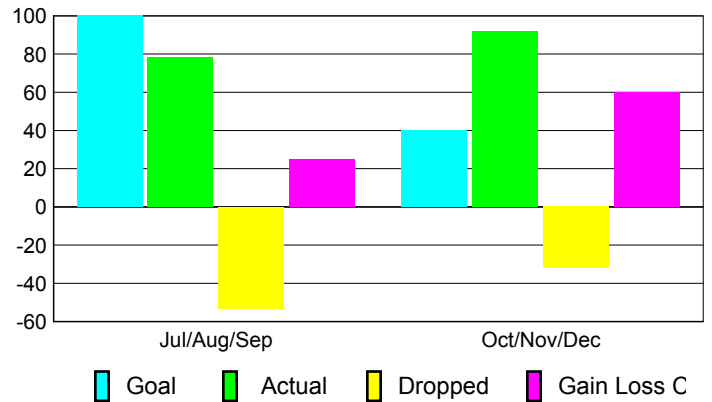

### YTD Status Quo Clubs 2010-2011

Status Quo Clubs Compared to Status Quo Members

## MEMBERSHIP

Membership Results  
2010-2011

Membership  
2009-2010

Month	Net Memb Goal	Actual New Memb	Actual Dropped Memb	Gain/Loss of Memb	Gain/Loss of Memb
Jul/Aug/Sep	100	78	-53	25	-25
Oct/Nov/Dec	40	92	-32	60	89
<b>Totals</b>	<b>140</b>	<b>170</b>	<b>-85</b>	<b>85</b>	<b>64</b>

### Membership Results 2010-2011

Goal, New, Dropped, Gain/Loss

### Comparison of Membership Gain/Loss

Current Year Compared to the Previous Year