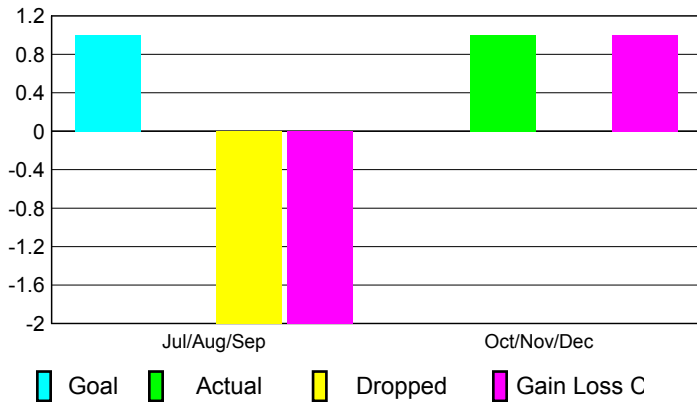

## CLUBS

Club Results  
2010-2011

Clubs  
2009-2010

Month	New Club Goal	Actual New Clubs	Actual Dropped Clubs	Gain/Loss of Clubs	Gain/Loss of Clubs
Jul/Aug/Sep	1	0	-2	-2	0
Oct/Nov/Dec	0	1	0	1	2
<b>Totals</b>	<b>1</b>	<b>1</b>	<b>-2</b>	<b>-1</b>	<b>2</b>

### Club Results 2010-2011

Goal, New, Dropped, Gain/Loss

### Comparison of Club Gain/Loss

Current Year Compared to the Previous Year