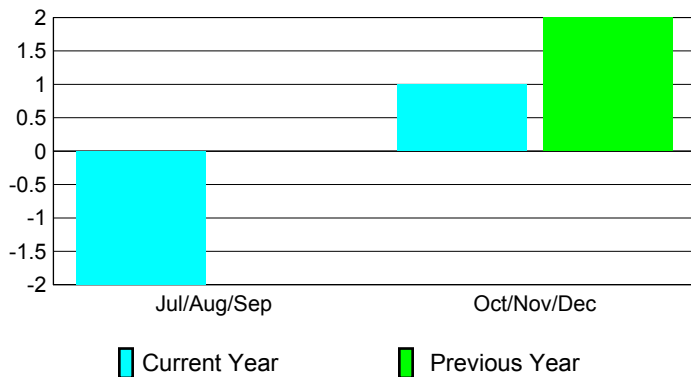

Comparison of Club Gain/Loss

Current Year Compared to the Previous Year